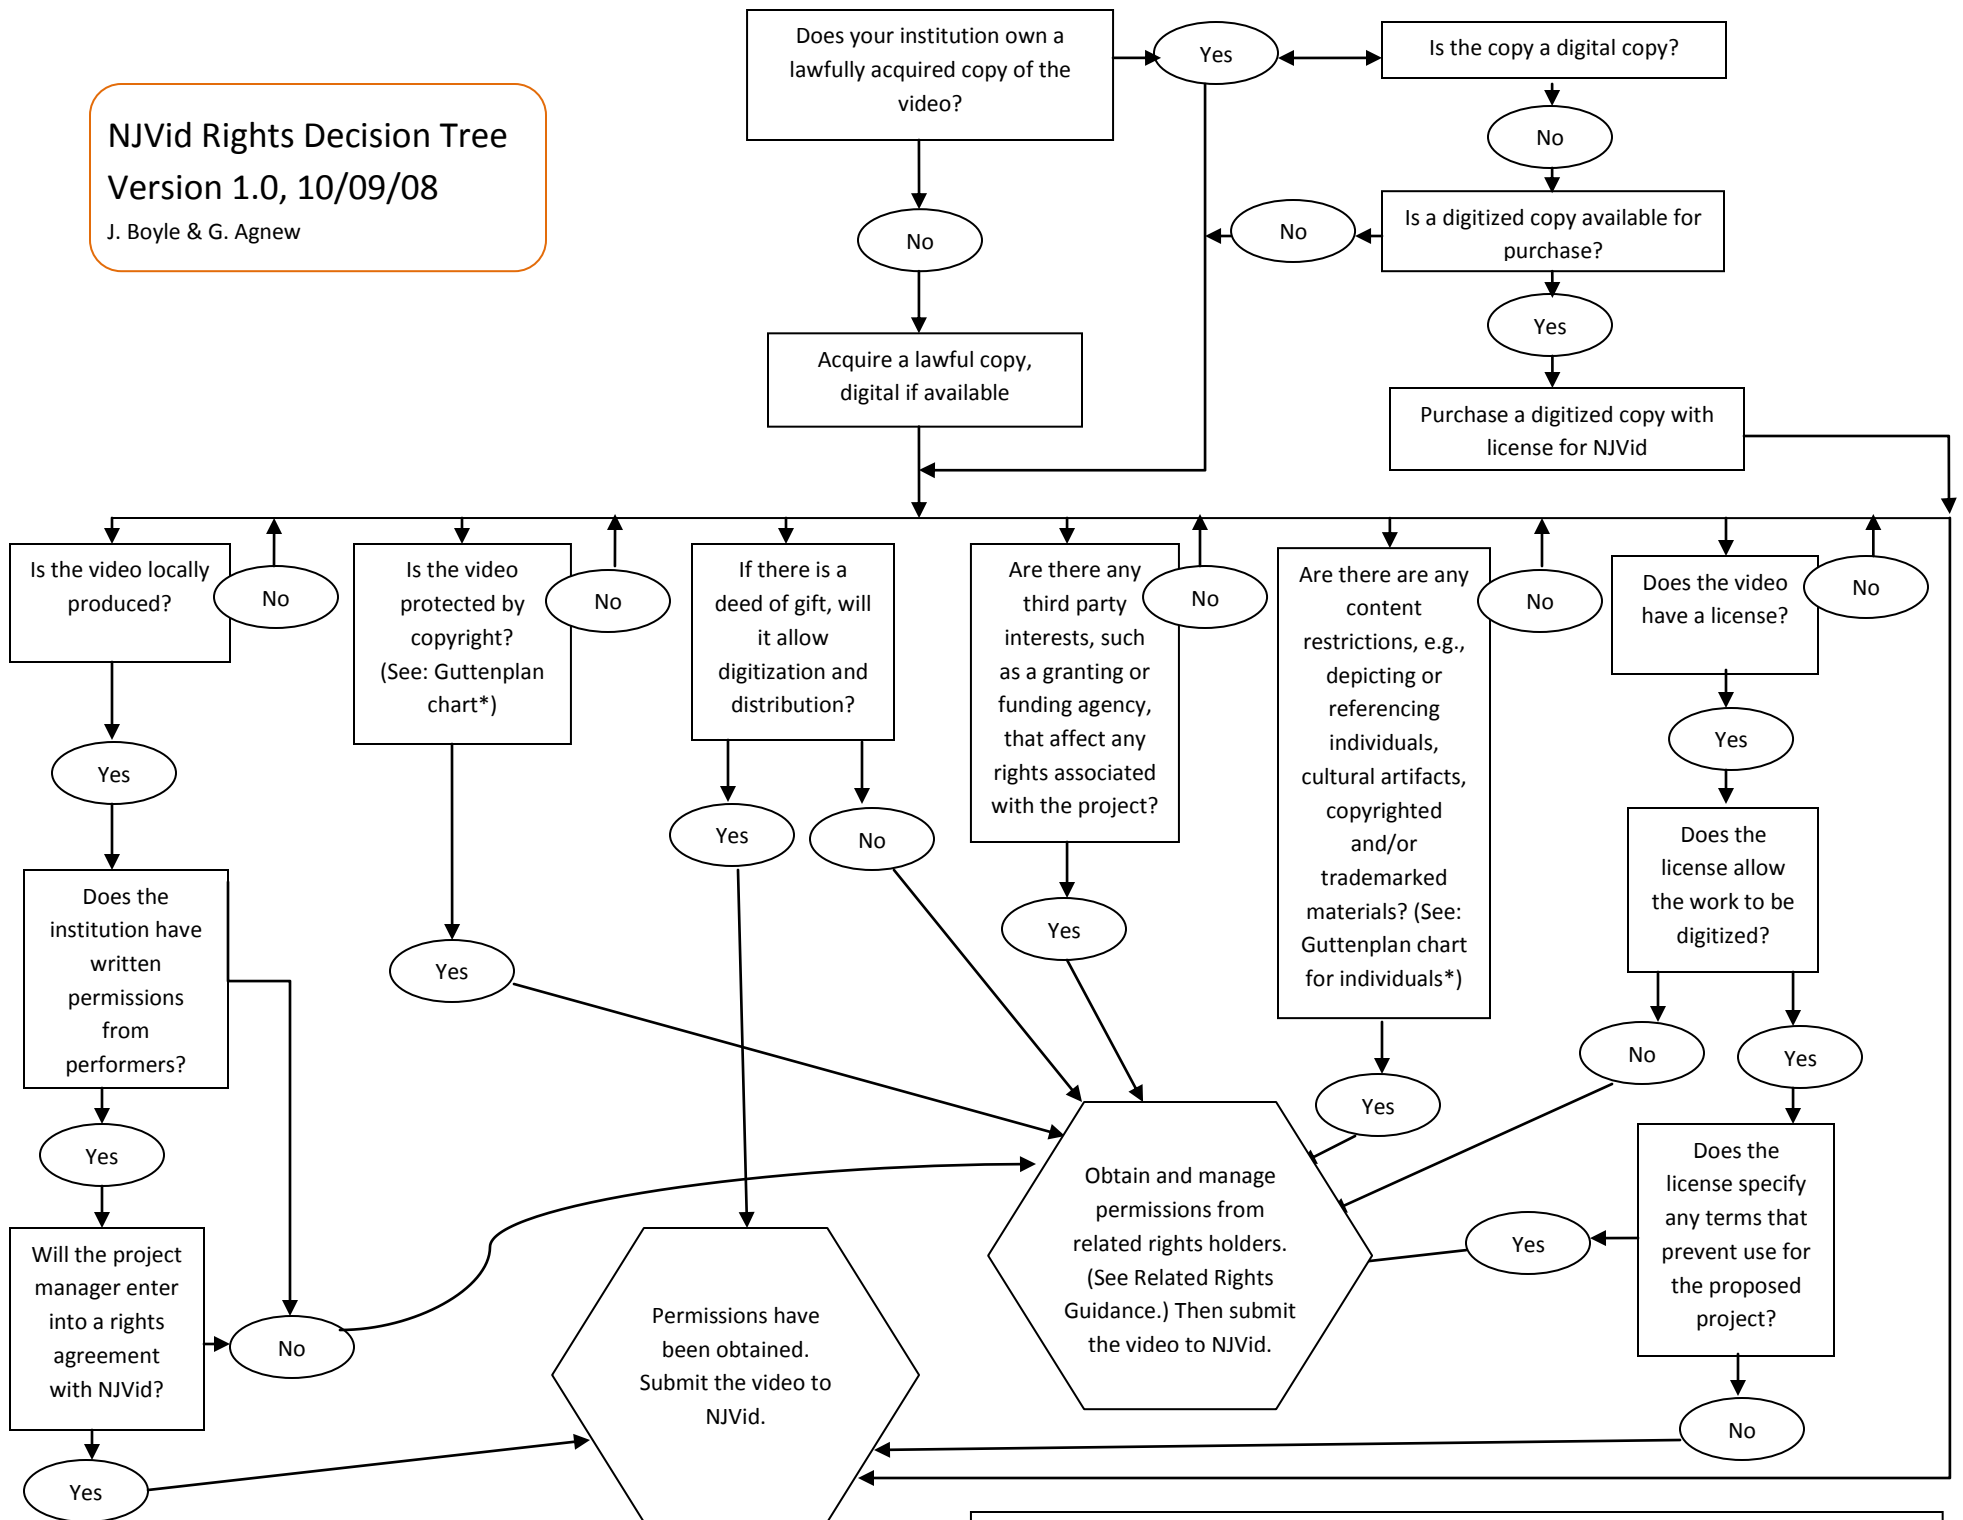

NJVid Rights Decision Tree

Version 1.0, 10/09/08

J. Boyle & G. Agnew

*http://www.libraries.rutgers.edu/rul/rr_gateway/research_guides/copyright/Guttenplan.pdf